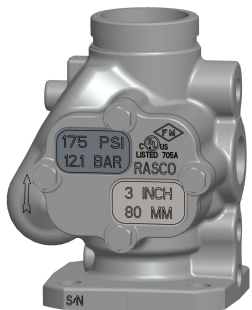

Model E - Flanged x Flanged

Model E - Flanged x Grooved

Model E3 - Grooved x Grooved

MODEL E & E3 ALARM VALVES

- For 2-1/2" (65mm), 3" (80mm) & 76mm sizes, see Bulletins 427 & 428
- For 4" (100mm), 6" (150mm) & 8" (200mm) sizes, see Bulletins 407, 417, 409 & 410

Description	Part Number	Short Code	List Price
MODEL E ALARM VALVE FLANGED X FLANGED - VALVE ONLY			
2-1/2" (65mm)	6102025549	25AE	€ 2,025.65
3" (80mm)	6102030549	3AE	€ 2,025.65
65mm	6102025547	65MMAE3	€ 2,025.65
65mm - BS-E	6102025548		€ 2,025.65
80mm - BS-E	6102030548		€ 2,025.65
4" (100mm)	6102040500	4A	€ 2,025.65
6" (150mm)	6102060500	6A	€ 2,535.87
8" (200mm)	6102080500	8A	€ 3,628.36
MODEL E ALARM VALVE FLANGED X GROOVED-VALVE ONLY			
2-1/2" - ASA	6102025539	25AGE	€ 2,025.65
3" - ASA	6102030539	3AGE	€ 2,025.65
4" (100mm)	6102040515	4AG	€ 2,025.65
6" (150mm)	6102060515	6AG	€ 2,535.87
8" (200mm)	6102080515	8AG	€ 3,628.36
MODEL E3 ALARM VALVE GROOVED X GROOVED - VALVE ONLY			
2-1/2"	6102025519	25AGG	€ 2,025.65
3"	6102030519	3AGG	€ 2,025.65
76mm	6102030517	76AGGM	€ 2,025.65
4"	6102040519	4AGG	€ 2,025.65
6"	6102060519	6AGG	€ 2,535.87
8"	6102080519	8AGG	€ 3,628.36